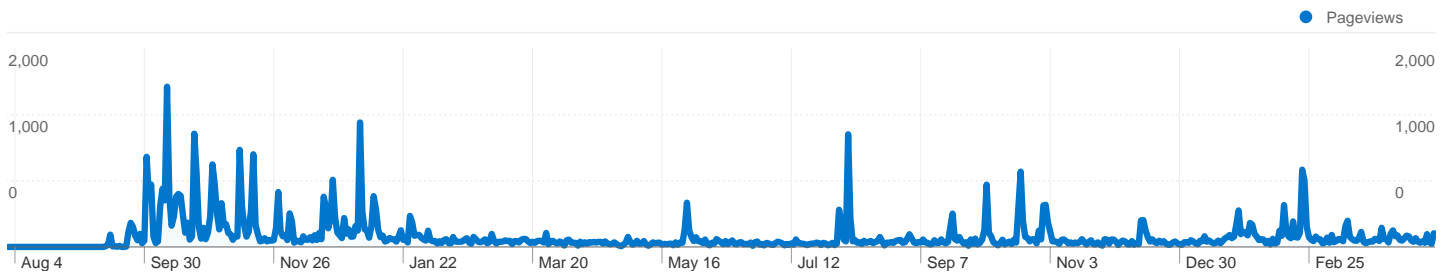

92 pages were viewed a total of 67,258 times

Content Performance

Pageviews 67,258 % of Site Total: 100.00%	Unique Pageviews 54,280 % of Site Total: 100.00%	Avg. Time on Page 00:01:18 Site Avg: 00:01:18 (0.00%)	Bounce Rate 68.52% Site Avg: 68.52% (0.00%)	% Exit 40.80% Site Avg: 40.80% (0.00%)	$ Index $0.00 Site Avg: $0.00 (0.00%)	
Page	Pageviews	Unique Pageviews	Avg. Time on Page	Bounce Rate	% Exit	$ Index
/index.php	7,119	4,478	00:00:38	62.30%	31.97%	$0.00
/	5,404	3,433	00:00:39	27.18%	25.80%	$0.00
/tutorials/index.php	4,155	2,546	00:00:28	45.33%	12.95%	$0.00
/rules/index.php	3,993	2,598	00:00:31	28.42%	13.02%	$0.00
/tutorials/0001.php	3,468	3,220	00:02:52	82.78%	66.78%	$0.00
/rules/0002.php	3,123	2,815	00:02:54	81.93%	64.78%	$0.00
/reports/index.php	2,738	1,765	00:00:34	23.36%	11.98%	$0.00
/rules/0001.php	2,540	2,205	00:02:47	66.97%	54.80%	$0.00
/rules/0005.php	2,493	2,118	00:03:07	79.18%	65.06%	$0.00
/tutorials/0004.php	1,807	1,642	00:03:07	80.83%	67.13%	$0.00

1 - 10 of 92