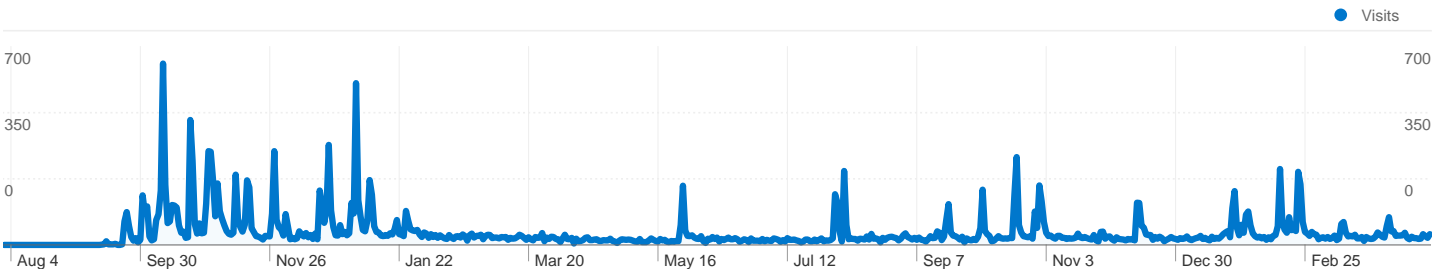

**27,443 visits came from 101 countries/territories**

Site Usage

Country/Territory	Visits	Pages/Visit	Avg. Time on Site	% New Visits	Bounce Rate
<b>Visits</b> <b>27,443</b> % of Site Total: 100.00%	<b>Pages/Visit</b> <b>2.45</b> Site Avg: 2.45 (0.00%)	<b>Avg. Time on Site</b> <b>00:01:53</b> Site Avg: 00:01:53 (0.00%)	<b>% New Visits</b> <b>65.31%</b> Site Avg: 65.27% (0.06%)	<b>Bounce Rate</b> <b>68.52%</b> Site Avg: 68.52% (0.00%)	
United States	13,727	2.49	00:01:59	65.46%	68.15%
United Kingdom	5,461	2.36	00:01:38	65.32%	69.86%
Canada	1,435	2.46	00:01:39	73.52%	70.87%
Australia	1,133	2.41	00:02:17	70.61%	66.81%
Ireland	932	2.47	00:02:28	12.12%	63.95%
Germany	815	2.58	00:01:34	67.98%	67.36%
France	560	2.83	00:01:52	78.93%	63.04%
Spain	468	2.37	00:01:41	70.94%	64.96%
Italy	386	2.68	00:01:36	73.83%	66.32%

New Zealand	<b>271</b>	2.70	00:02:19	71.96%	70.85%
					1 - 10 of 101

**17,924 people visited this site**

 **27,443 Visits**

 **17,924 Absolute Unique Visitors**

 **67,258 Pageviews**

 **2.45 Average Pageviews**

**All traffic sources sent a total of 27,443 visits**

-  **20.38%** Direct Traffic
-  **71.68%** Referring Sites
-  **7.92%** Search Engines

- **Referring Sites**  
19,675.00 (71.69%)
- **Direct Traffic**  
5,595.00 (20.39%)
- **Search Engines**  
2,173.00 (7.92%)