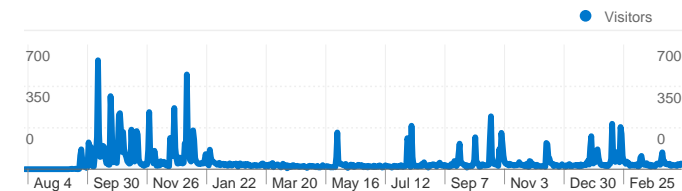

**Site Usage**

 **27,443** Visits

 **68.52%** Bounce Rate

 **67,258** Pageviews

 **00:01:53** Avg. Time on Site

 **2.45** Pages/Visit

 **65.27%** % New Visits

**Map Overlay**

**Traffic Sources Overview**

**Visitors Overview**

**Visitors**  
**17,924**

**Top Content**

Page	Pageviews	% visits
/index.php	7,119	10.58%
/	5,404	8.03%
/tutorials/index.php	4,155	6.18%
/rules/index.php	3,993	5.94%
/tutorials/0001.php	3,468	5.16%

**27,443 visits came from 101 countries/territories**

Site Usage

Country/Territory	Visits	Pages/Visit	Avg. Time on Site	% New Visits	Bounce Rate
<b>Visits</b> <b>27,443</b> % of Site Total: 100.00%	<b>Pages/Visit</b> <b>2.45</b> Site Avg: 2.45 (0.00%)	<b>Avg. Time on Site</b> <b>00:01:53</b> Site Avg: 00:01:53 (0.00%)	<b>% New Visits</b> <b>65.31%</b> Site Avg: 65.27% (0.06%)	<b>Bounce Rate</b> <b>68.52%</b> Site Avg: 68.52% (0.00%)	
United States	13,727	2.49	00:01:59	65.46%	68.15%
United Kingdom	5,461	2.36	00:01:38	65.32%	69.86%
Canada	1,435	2.46	00:01:39	73.52%	70.87%
Australia	1,133	2.41	00:02:17	70.61%	66.81%
Ireland	932	2.47	00:02:28	12.12%	63.95%
Germany	815	2.58	00:01:34	67.98%	67.36%
France	560	2.83	00:01:52	78.93%	63.04%
Spain	468	2.37	00:01:41	70.94%	64.96%
Italy	386	2.68	00:01:36	73.83%	66.32%

**All traffic sources sent a total of 27,443 visits**

-  **20.38%** Direct Traffic
-  **71.68%** Referring Sites
-  **7.92%** Search Engines

- **Referring Sites**  
19,675.00 (71.69%)
- **Direct Traffic**  
5,595.00 (20.39%)
- **Search Engines**  
2,173.00 (7.92%)