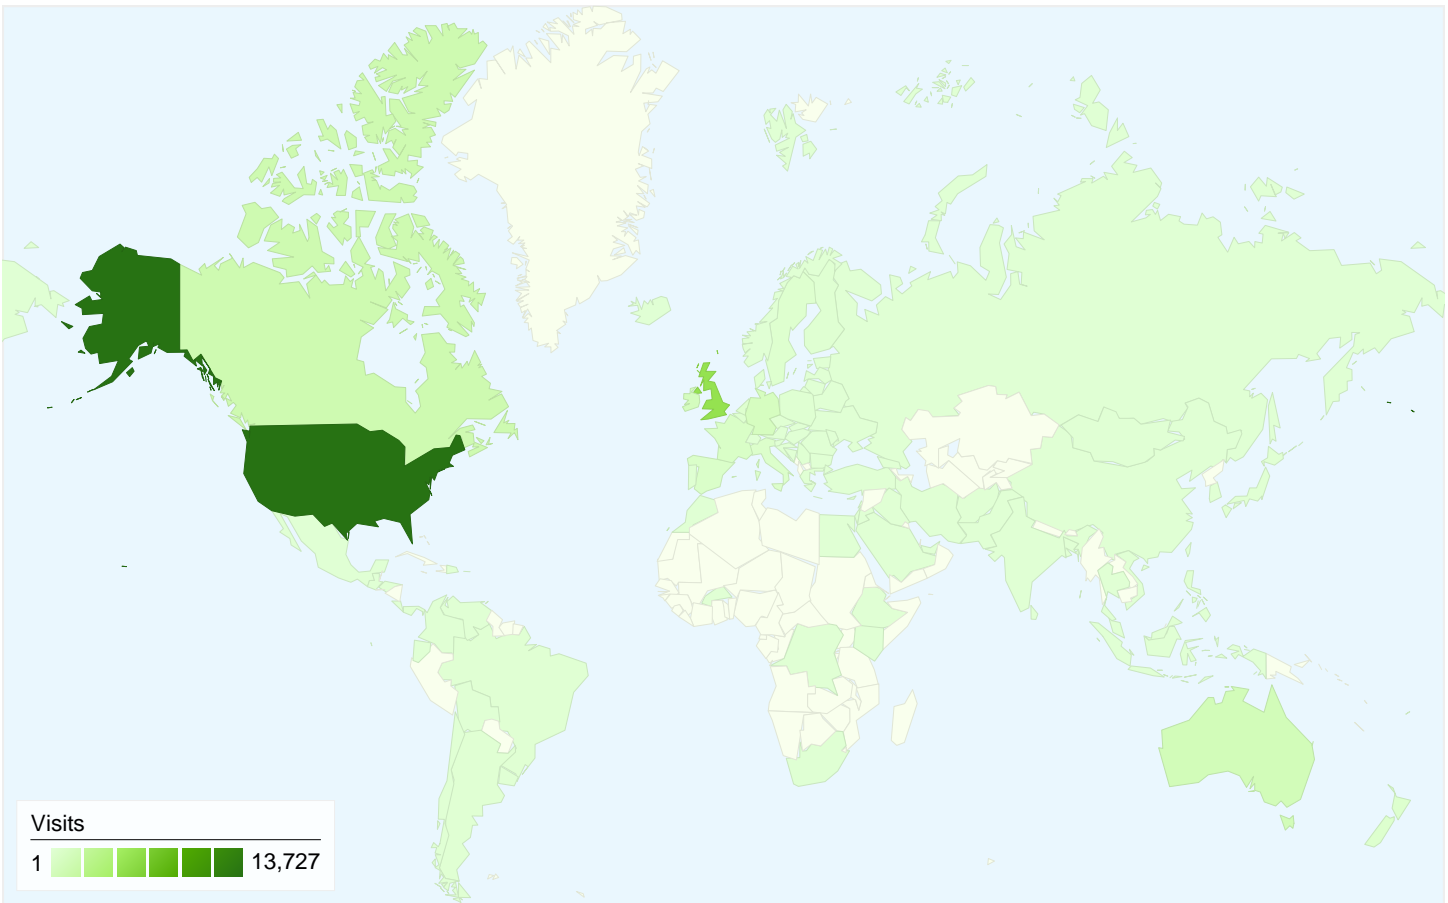

**Site Usage**

 **27,443** Visits

 **68.52%** Bounce Rate

 **67,258** Pageviews

 **00:01:53** Avg. Time on Site

 **2.45** Pages/Visit

 **65.27%** % New Visits

**Map Overlay**

**Traffic Sources Overview**

**Visitors Overview**

**Visitors**  
**17,924**

**Top Content**

Page	Pageviews	% visits
/index.php	7,119	10.58%
/	5,404	8.03%
/tutorials/index.php	4,155	6.18%
/rules/index.php	3,993	5.94%
/tutorials/0001.php	3,468	5.16%

**27,443 visits came from 101 countries/territories**

Site Usage

Country/Territory	Visits	Pages/Visit	Avg. Time on Site	% New Visits	Bounce Rate
<b>Visits</b> <b>27,443</b> % of Site Total: 100.00%	<b>Pages/Visit</b> <b>2.45</b> Site Avg: 2.45 (0.00%)	<b>Avg. Time on Site</b> <b>00:01:53</b> Site Avg: 00:01:53 (0.00%)	<b>% New Visits</b> <b>65.31%</b> Site Avg: 65.27% (0.06%)	<b>Bounce Rate</b> <b>68.52%</b> Site Avg: 68.52% (0.00%)	
United States	13,727	2.49	00:01:59	65.46%	68.15%
United Kingdom	5,461	2.36	00:01:38	65.32%	69.86%
Canada	1,435	2.46	00:01:39	73.52%	70.87%
Australia	1,133	2.41	00:02:17	70.61%	66.81%
Ireland	932	2.47	00:02:28	12.12%	63.95%
Germany	815	2.58	00:01:34	67.98%	67.36%
France	560	2.83	00:01:52	78.93%	63.04%
Spain	468	2.37	00:01:41	70.94%	64.96%
Italy	386	2.68	00:01:36	73.83%	66.32%

**All traffic sources sent a total of 27,443 visits**

-  **20.38%** Direct Traffic
-  **71.68%** Referring Sites
-  **7.92%** Search Engines

- **Referring Sites**  
19,675.00 (71.69%)
- **Direct Traffic**  
5,595.00 (20.39%)
- **Search Engines**  
2,173.00 (7.92%)