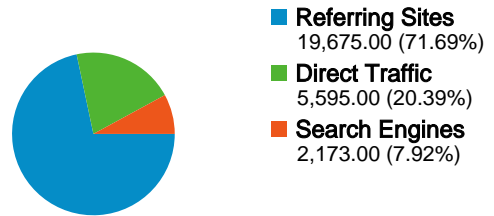

**Site Usage**

 **27,443** Visits

 **68.52%** Bounce Rate

 **67,258** Pageviews

 **00:01:53** Avg. Time on Site

 **2.45** Pages/Visit

 **65.27%** % New Visits

**Map Overlay**

**Traffic Sources Overview**

**Visitors Overview**

**Visitors**  
**17,924**

**Top Content**

Page	Pageviews	% visits
/index.php	7,119	10.58%
/	5,404	8.03%
/tutorials/index.php	4,155	6.18%
/rules/index.php	3,993	5.94%
/tutorials/0001.php	3,468	5.16%

**27,443 visits came from 101 countries/territories**

Site Usage

Country/Territory	Visits	Pages/Visit	Avg. Time on Site	% New Visits	Bounce Rate
<b>Visits</b> <b>27,443</b> % of Site Total: 100.00%	<b>Pages/Visit</b> <b>2.45</b> Site Avg: 2.45 (0.00%)	<b>Avg. Time on Site</b> <b>00:01:53</b> Site Avg: 00:01:53 (0.00%)	<b>% New Visits</b> <b>65.31%</b> Site Avg: 65.27% (0.06%)	<b>Bounce Rate</b> <b>68.52%</b> Site Avg: 68.52% (0.00%)	
United States	13,727	2.49	00:01:59	65.46%	68.15%
United Kingdom	5,461	2.36	00:01:38	65.32%	69.86%
Canada	1,435	2.46	00:01:39	73.52%	70.87%
Australia	1,133	2.41	00:02:17	70.61%	66.81%
Ireland	932	2.47	00:02:28	12.12%	63.95%
Germany	815	2.58	00:01:34	67.98%	67.36%
France	560	2.83	00:01:52	78.93%	63.04%
Spain	468	2.37	00:01:41	70.94%	64.96%
Italy	386	2.68	00:01:36	73.83%	66.32%

**All traffic sources sent a total of 27,443 visits**

-  **20.38%** Direct Traffic
-  **71.68%** Referring Sites
-  **7.92%** Search Engines

- **Referring Sites**  
19,675.00 (71.69%)
- **Direct Traffic**  
5,595.00 (20.39%)
- **Search Engines**  
2,173.00 (7.92%)