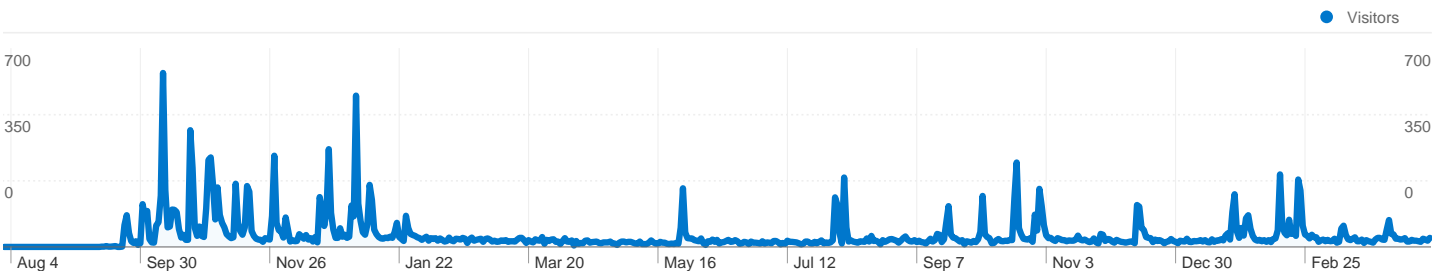

**Site Usage**

 **27,443** Visits

 **68.52%** Bounce Rate

 **67,258** Pageviews

 **00:01:53** Avg. Time on Site

 **2.45** Pages/Visit

 **65.27%** % New Visits

**Map Overlay**

**Traffic Sources Overview**

**Visitors Overview**

**Visitors**  
**17,924**

**Top Content**

Page	Pageviews	% visits
/index.php	7,119	10.58%
/	5,404	8.03%
/tutorials/index.php	4,155	6.18%
/rules/index.php	3,993	5.94%
/tutorials/0001.php	3,468	5.16%

**27,443 visits came from 101 countries/territories**

Site Usage

Country/Territory	Visits	Pages/Visit	Avg. Time on Site	% New Visits	Bounce Rate
<b>Visits</b> <b>27,443</b> % of Site Total: 100.00%	<b>Pages/Visit</b> <b>2.45</b> Site Avg: 2.45 (0.00%)	<b>Avg. Time on Site</b> <b>00:01:53</b> Site Avg: 00:01:53 (0.00%)	<b>% New Visits</b> <b>65.31%</b> Site Avg: 65.27% (0.06%)	<b>Bounce Rate</b> <b>68.52%</b> Site Avg: 68.52% (0.00%)	
United States	13,727	2.49	00:01:59	65.46%	68.15%
United Kingdom	5,461	2.36	00:01:38	65.32%	69.86%
Canada	1,435	2.46	00:01:39	73.52%	70.87%
Australia	1,133	2.41	00:02:17	70.61%	66.81%
Ireland	932	2.47	00:02:28	12.12%	63.95%
Germany	815	2.58	00:01:34	67.98%	67.36%
France	560	2.83	00:01:52	78.93%	63.04%
Spain	468	2.37	00:01:41	70.94%	64.96%
Italy	386	2.68	00:01:36	73.83%	66.32%

New Zealand	<b>271</b>	2.70	00:02:19	71.96%	70.85%
					1 - 10 of 101

**17,924 people visited this site**

 **27,443 Visits**

 **17,924 Absolute Unique Visitors**

 **67,258 Pageviews**

 **2.45 Average Pageviews**