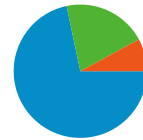

 **00:01:53 Time on Site**

 **68.52% Bounce Rate**

 **65.27% New Visits**

**Technical Profile**

Browser	Visits	% visits	Connection Speed	Visits	% visits
Internet Explorer	15,185	55.33%	DSL	9,284	33.83%
Firefox	9,625	35.07%	Cable	8,515	31.03%
Safari	1,470	5.36%	Unknown	6,175	22.50%
Chrome	608	2.22%	T1	2,142	7.81%
Opera	279	1.02%	Dialup	832	3.03%

**All traffic sources sent a total of 27,443 visits**

-  **20.38%** Direct Traffic
-  **71.68%** Referring Sites
-  **7.92%** Search Engines

- **Referring Sites**  
19,675.00 (71.69%)
- **Direct Traffic**  
5,595.00 (20.39%)
- **Search Engines**  
2,173.00 (7.92%)