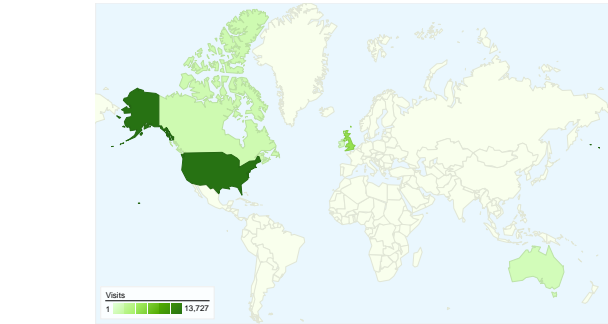

**Site Usage**

 **27,443** Visits

 **68.52%** Bounce Rate

 **67,258** Pageviews

 **00:01:53** Avg. Time on Site

 **2.45** Pages/Visit

 **65.27%** % New Visits

**Map Overlay**

**Traffic Sources Overview**

**Visitors Overview**

**Visitors**  
**17,924**

**Top Content**

Page	Pageviews	% visits
/index.php	7,119	10.58%
/	5,404	8.03%
/tutorials/index.php	4,155	6.18%
/rules/index.php	3,993	5.94%
/tutorials/0001.php	3,468	5.16%

**27,443 visits came from 101 countries/territories**

Site Usage

Country/Territory	Visits	Pages/Visit	Avg. Time on Site	% New Visits	Bounce Rate
<b>Visits</b> <b>27,443</b> % of Site Total: 100.00%	<b>Pages/Visit</b> <b>2.45</b> Site Avg: 2.45 (0.00%)	<b>Avg. Time on Site</b> <b>00:01:53</b> Site Avg: 00:01:53 (0.00%)	<b>% New Visits</b> <b>65.31%</b> Site Avg: 65.27% (0.06%)	<b>Bounce Rate</b> <b>68.52%</b> Site Avg: 68.52% (0.00%)	
United States	13,727	2.49	00:01:59	65.46%	68.15%
United Kingdom	5,461	2.36	00:01:38	65.32%	69.86%
Canada	1,435	2.46	00:01:39	73.52%	70.87%
Australia	1,133	2.41	00:02:17	70.61%	66.81%
Ireland	932	2.47	00:02:28	12.12%	63.95%
Germany	815	2.58	00:01:34	67.98%	67.36%
France	560	2.83	00:01:52	78.93%	63.04%
Spain	468	2.37	00:01:41	70.94%	64.96%
Italy	386	2.68	00:01:36	73.83%	66.32%

**All traffic sources sent a total of 27,443 visits**

-  **20.38%** Direct Traffic
-  **71.68%** Referring Sites
-  **7.92%** Search Engines

- **Referring Sites**  
19,675.00 (71.69%)
- **Direct Traffic**  
5,595.00 (20.39%)
- **Search Engines**  
2,173.00 (7.92%)